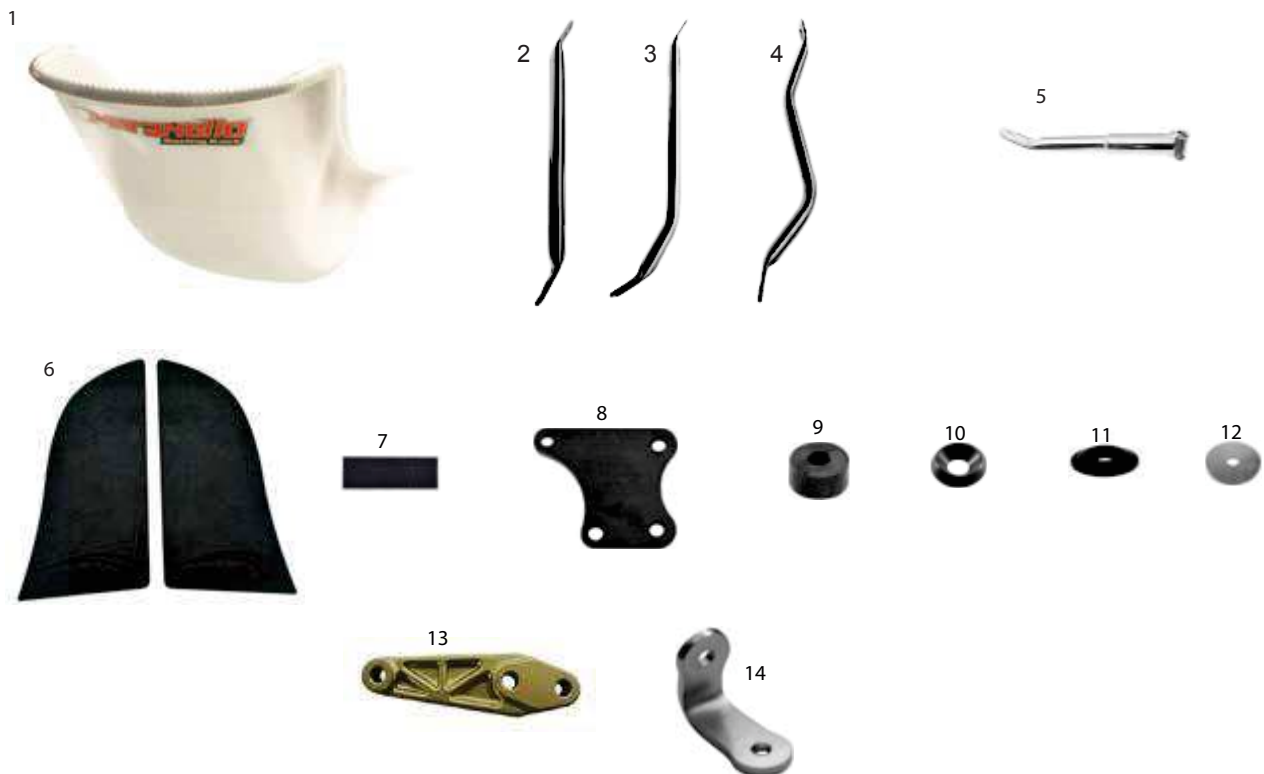

MARANELLO[®]

Racing Kart

2023

LISTA DE PRECIOS

Tfnos: 948 469 099
649 963 899
630 444 740

www.solokarting.com

ES	COD.	DESCRIZIONE	ITEMS	€
1	GREYH.005	Sedile resina MAR GH Silver T25 c/logo	Resin seat MAR GH Silver T25 w/logo	105,00
1	GREYH.006	Sedile resina MAR GH Silver T26 c/logo	Resin seat MAR GH Silver T26 w/logo	105,00
1	GREYH.008	Sedile resina MAR GH Silver T27 c/logo	Resin seat MAR GH Silver T27 w/logo	105,00
1	GREYH.009	Sedile resina MAR GH Silver T28 c/logo	Resin seat MAR GH Silver T28 w/logo	105,00
1	GREYH.010	Sedile resina MAR GH Silver T29 c/logo	Resin seat MAR GH Silver T29 w/logo	105,00
1	GREYH.000	Sedile resina MAR GH Silver T30 c/logo	Resin seat MAR GH Silver T30 w/logo	105,00
1	GREYH.001	Sedile resina MAR GH Silver T31 c/logo	Resin seat MAR GH Silver T31 w/logo	105,00
1	GREYH.002	Sedile resina MAR GH Silver T32 c/logo	Resin seat MAR GH Silver T32 w/logo	105,00
1	GREYH.003	Sedile resina MAR GH Silver T33 c/logo	Resin seat MAR GH Silver T33 w/logo	105,00
1	GREYH.004	Sedile resina MAR GH Silver T34 c/logo	Resin seat MAR GH Silver T34 w/logo	105,00
2	FBN.01388	Rinforzo sedile 24 diritto nero	Straight seat support 24 black	15,30
2	FBN.01389	Rinforzo sedile 25 diritto nero	Straight seat support 25 black	15,30
2	FC0.01390	Rinforzo sedile 26 diritto nero	Straight seat support 26 black	15,30
2	FC0.01391	Rinforzo sedile 28 diritto nero	Straight seat support 28 black	15,30
2	FC0.01392	Rinforzo sedile 30 diritto nero	Straight seat support 30 black	15,30
2	FC0.01393	Rinforzo sedile 32 diritto nero	Straight seat support 32 black	15,30
3	FC0.01389	Rinforzo sedile 26 curvo	Curved seat support 26	17,10
4	FC0.01006	Rinforzo sedile 32 max destro	Max seat support right side 32	17,10
5	FC0.01879	Rinforzo sedile 21 DD2 dx	DD2 seat support right side 21	22,00
5	FC0.05548	Rinforzo sedile 18 DD2 dx	DD2 seat support right side 18	22,00
6	AFS.03707	Spugna sedile laterale CRG (coppia)	CRG side seat sponge (pairs)	24,90
7	AFS.01013	Velcro spugna sedile	Velcro sponge seat	0,20
8	SAN.02412	Piastra supporto rinforzo sedile destro	Seat plate support reinforc right	32,30
9	AFS.04662	Spessore sedile 10-27x14 Nylon	Seat lining 10-27x14 Nylon	2,10
10	SAN.00146	Rondella 8 svasata nera	Washer 8 countersunk black	2,50
11	FAN.00260	Rondella 8 sedile all. nera	Alu seat washer black 8	3,60
12	AML.04764	Rondella 8,5-46x2 sedile CIK	Seat washer 8,5-46x2 CIK	2,00
13	FAG.00983	Piastra supporto rinforzo sedile	Plate for seat support reinforcement	18,40
14	SZ0.05082	Supporto sedile mini	Seat support mini	14,60