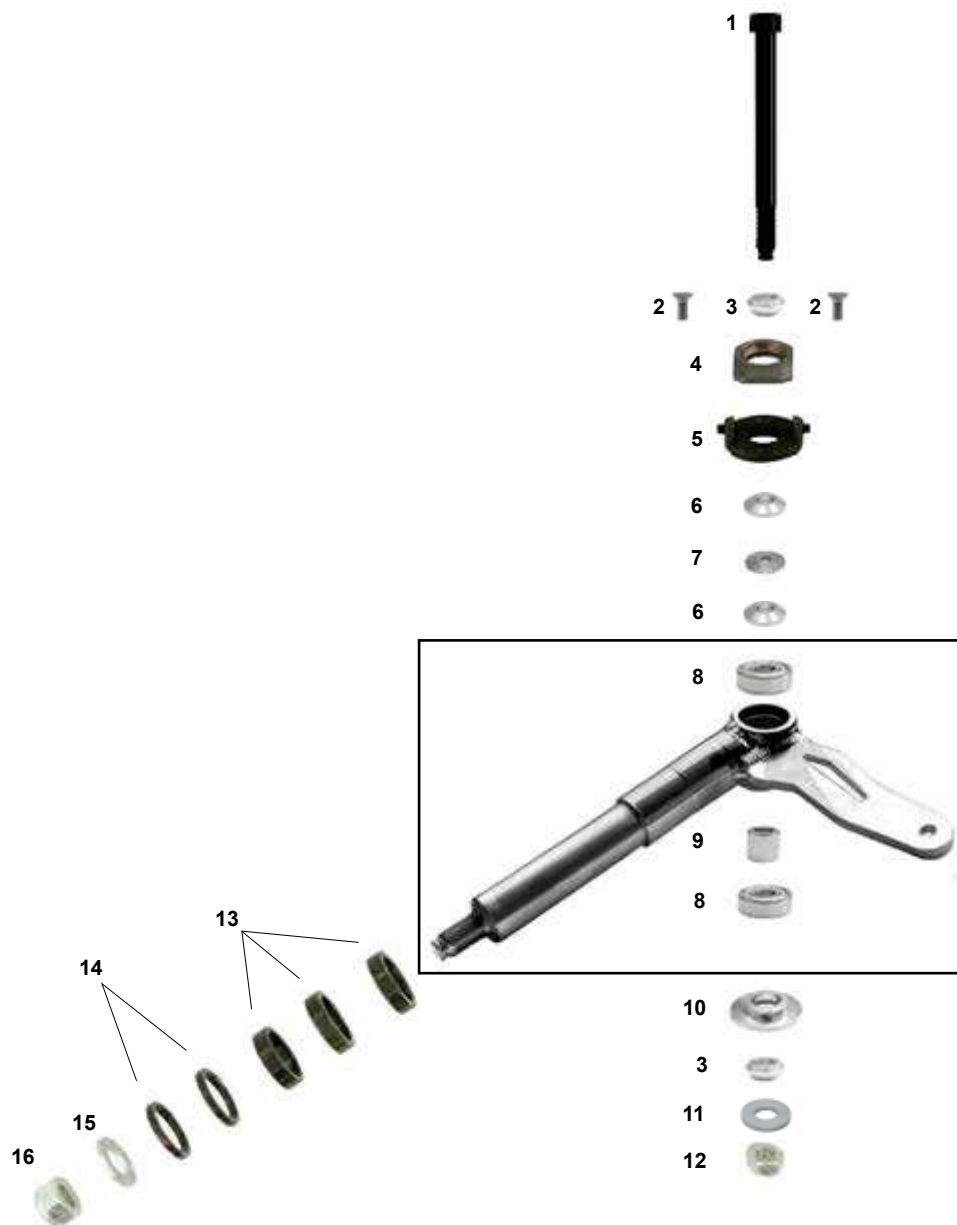

ES	COD.	DESCRIZIONE	DESCRIPTION	€
1	AFS.04659	Vite fusello 10x111 rettificata	Stub axle bolt 10x111 caster rectified	9,90
1	FBN.02755	Vite fusello 10x120	Stub axle bolt 10x120	6,30
2	AFN.02389	Vite M 4x10 svasata	M 4x10 countersunk head screw	0,30
3	FZ0.02450	Boccola mezza sfera caster	Bushing half spherical caster	4,10
4	AFS.02353	Caster piastrina alta B	Caster high B	7,50
5	FM0.02352	Caster porta piastrina A + grani	Caster support A + grub	15,60
6	FZ0.01607	Spessore 10-28x6 fusello piano	Stub axle spacer 10-28x6 plain	3,80
6	FZ0.01769	Spessore 10-28x3 fusello piano	Stub axle spacer 10-28x3 plain	3,80
7	FZ0.05150	Spessore 10-28x6,35 fusello conico	Stub axle spacer 10-28x6,35 conical	3,80
7	FZ0.01770	Spessore 10-28x3 fusello conico	Stub axle spacer 10-28x3 conical	3,80
8	AFN.00959	Cuscinetto 6000 fusello	Bearing 6000 stub axle	6,00
9	SBN.01605	Spessore 10x24 interno fusello	Stub axle internal spacer 10x24	1,40
10	FZ0.01602	Caster fisso STD	Fixed caster STD	7,60
11	AFN.00108	Rondella 8,5-18x4	Washer 8,5-18x4	0,10
12	AFN.02393	Dado M10 autoblock alto	Nut M10 high self-locking	0,20
13	FAN.01739	Distanziale perno fusello 25 8mm	Stub axle spacer 25 8mm black	4,40
14	FAN.01738	Distanziale perno fusello 25 4mm	Stub axle spacer 25 4mm black	3,40
15	AFN.01564	Rondella 15-30x2,5	Washer 15-30x2,5	0,30
16	AFN.00058	Dado M14x1,5 autoblock	Nut M14x1,5 self-locking	0,90