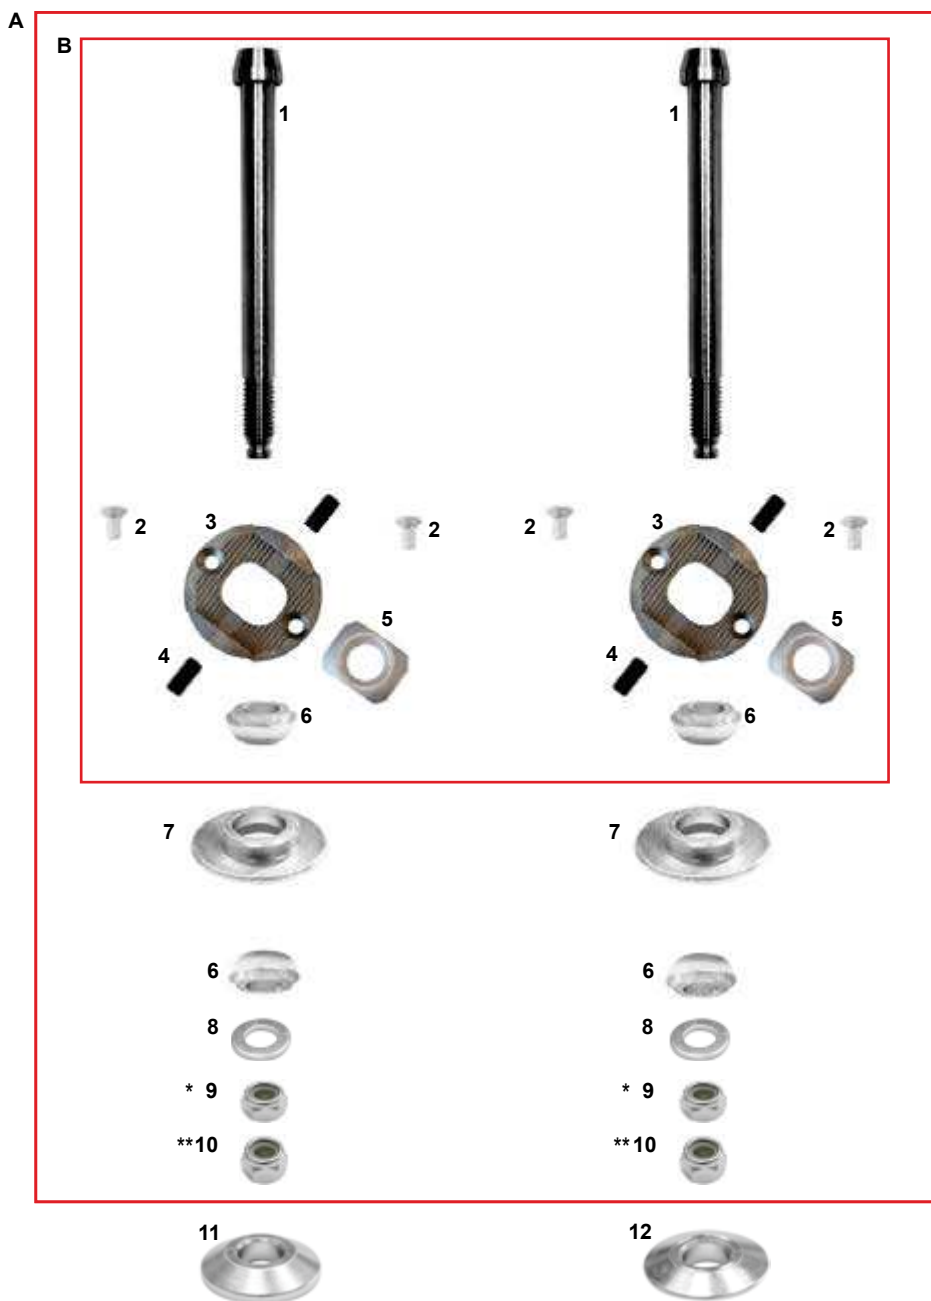

ES	COD.	DESCRIZIONE	DESCRIPTION	€
A	FK0.02352	Set caster Sniper completo KZ/KF	Sniper caster system complete KZ/KF	82,90
	FK0.01608	Set caster Sniper KF completo + spessori	Sniper caster system KF complete + spacer	101,90
B	FK0.02353	Set caster Sniper new superiore	Sniper caster system new top	59,10
1	AFS.04659	Vite fusello 10x111 rettificata	Stub axle bolt 10x111 rectified	9,90
2	AFN.02408	Vite M 4x8 svasata	M 4x8 countersunk head screw	0,30
3	AFS.02352	Caster porta piastrina A	Caster support A	14,80
4	AFN.02390	Grani M 5x10 caster doppio	Grub screw M 5x10 (set)	0,40
5	AFS.02353	Caster piastrina alta B	Caster high B	7,50
6	FZ0.02450	Boccola mezza sfera caster	Bushing half caster	4,10
7	FZ0.01602	Caster fisso STD	Fixed caster STD	7,60
8	AFN.01637	Rondella 10,5-20x2	Washer 10,5-20x2	0,20
9	AFN.00657	Dado M10 autoblock basso	Nut M10 low self-locking	0,20
10	AFN.02393	Dado M10 autoblock alto	Nut M10 high self-locking	0,20
11	FZ0.01607	Spessore 10-28x6 fusello piano	Stub axle space 10-28x6 plain	3,80
12	FZ0.05150	Spessore 10-28x6,35 fusello conico	Stub axle space 10-28x6,35 conical	3,80

* Set caster sniper new completo KZ - Sniper caster system new complete KZ
** Set caster sniper new completo DD - Sniper caster system new complete DD