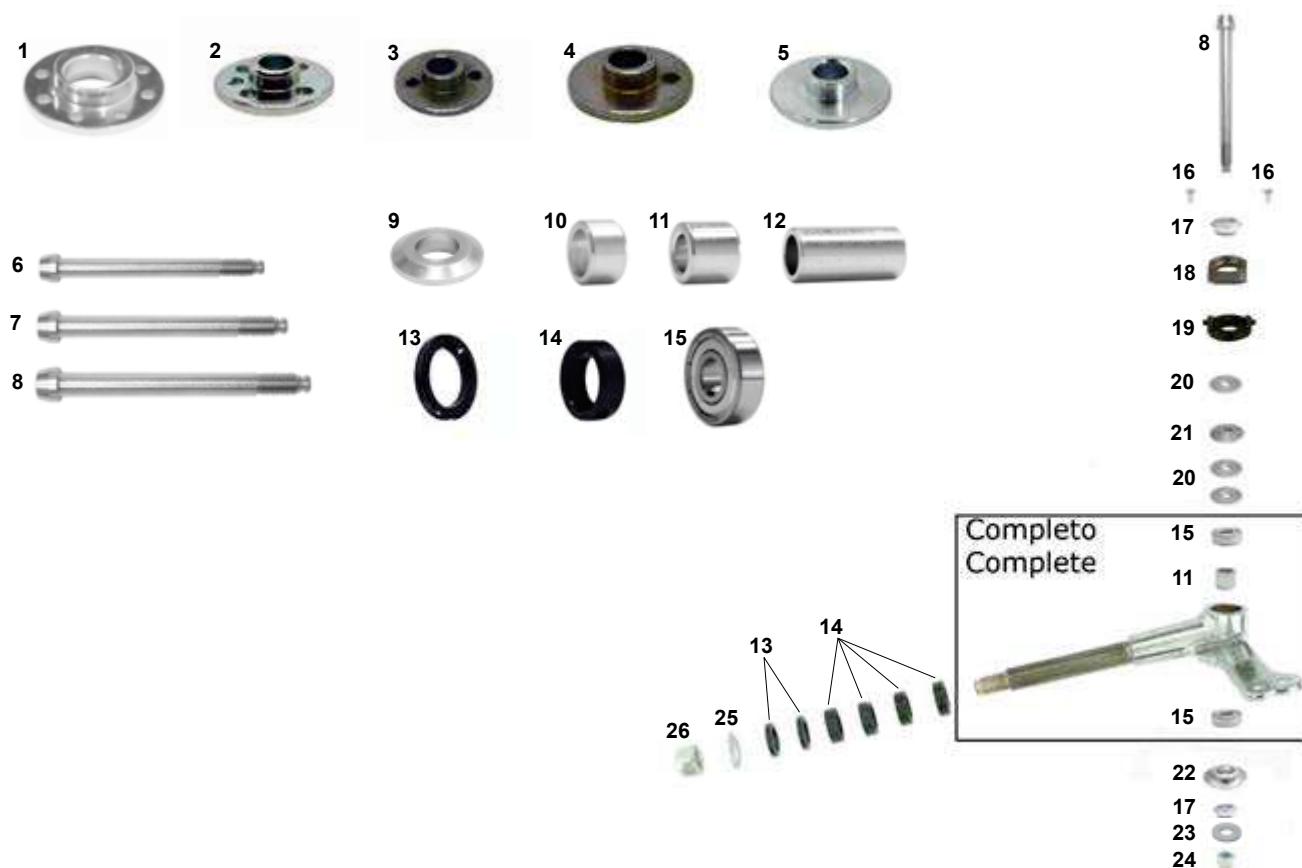

ES	COD.	DESCRIZIONE	DESCRIPTION	€
1	FZ0.01603	Caster eccentrico 8F sferico	8 hole spherical cam	14,50
2	FL2.2467D	Caster eccentrico 6F destro	6 hole cam rh	10,00
	FL2.2467S	Caster eccentrico 6F sinistro	6 hole cam lh	10,00
3	FZ0.01351	Caster acqua 2F	2 hole cam (wet)	8,80
4	FZ0.01352	Caster eccentrico 1F	1 hole cam eccentric	7,60
5	FZ0.01353	Caster fisso	Fixed cam	7,60
6	FBN.01197	Vite fusello 8x75	Stub axle bolt 8x75	6,30
7	FBN.00176	Vite fusello 8x85	Stub axle bolt 8x85	6,30
8	FBN.00063	Vite fusello 8x100	Stub axle bolt 8x100	6,30
9	FBN.00064	Spessore 8,5-18x4 fusello	Spacer 8,5-18x4 stub axle	1,30
10	SBN.00089	Spessore 8x7 interno fusello	Stub axle internal spacer 8x7	1,40
11	SBN.00056	Spessore 8x12 interno fusello	Stub axle internal spacer 8x12	1,20
12	SBN.01043	Spessore 8x26 interno fusello mini	Stub axle internal spacer 8x26 mini	1,40
13	FAN.00068	Distanziale perno fusello 4mm nero	Stub axle spacer 4mm black	2,60
14	FAN.00066	Distanziale perno fusello 8mm nero	Stub axle spacer 8mm black	3,80
15	AFN.00055	Cuscinetto 608 fusello	608 bearing for spindle	3,80
16	AFN.00278	Vite M 4x6 cilindrica	M 4x6 socket head screw	0,20
17	FZ0.02666	Boccola mezza sfera caster foro Ø8	Bushing half spherical caster Ø8	4,10
18	AFS.02353	Caster piastrina alta B	Caster high B	7,50
19	FM0.02352	Caster porta piastrina A	Caster support A	15,60
20	FZ0.03152	Spessore 8-28x3 fusello piano	Stub axle spacer 8-28x3 plain	3,80
21	FZ0.03147	Spessore 8-28x6 fusello conico	Stub axle spacer 8-28x6 conical	3,80
22	SZ0.03559	Caster fisso mini kart	Fixed caster mini kart	7,60
23	AFN.00108	Rondella 8,5-18x2	Washer 8,5-18x2	0,10
24	AFN.00128	Dado M 8 autoblock alto	Nut M 8 high self-locking	0,20
25	AFN.01564	Rondella 15-30x2,5	Washer 15-30x2,5	0,30
26	AFN.00058	Dado M14x1,5 autoblock	Nut M14x1,5 self-locking	0,90