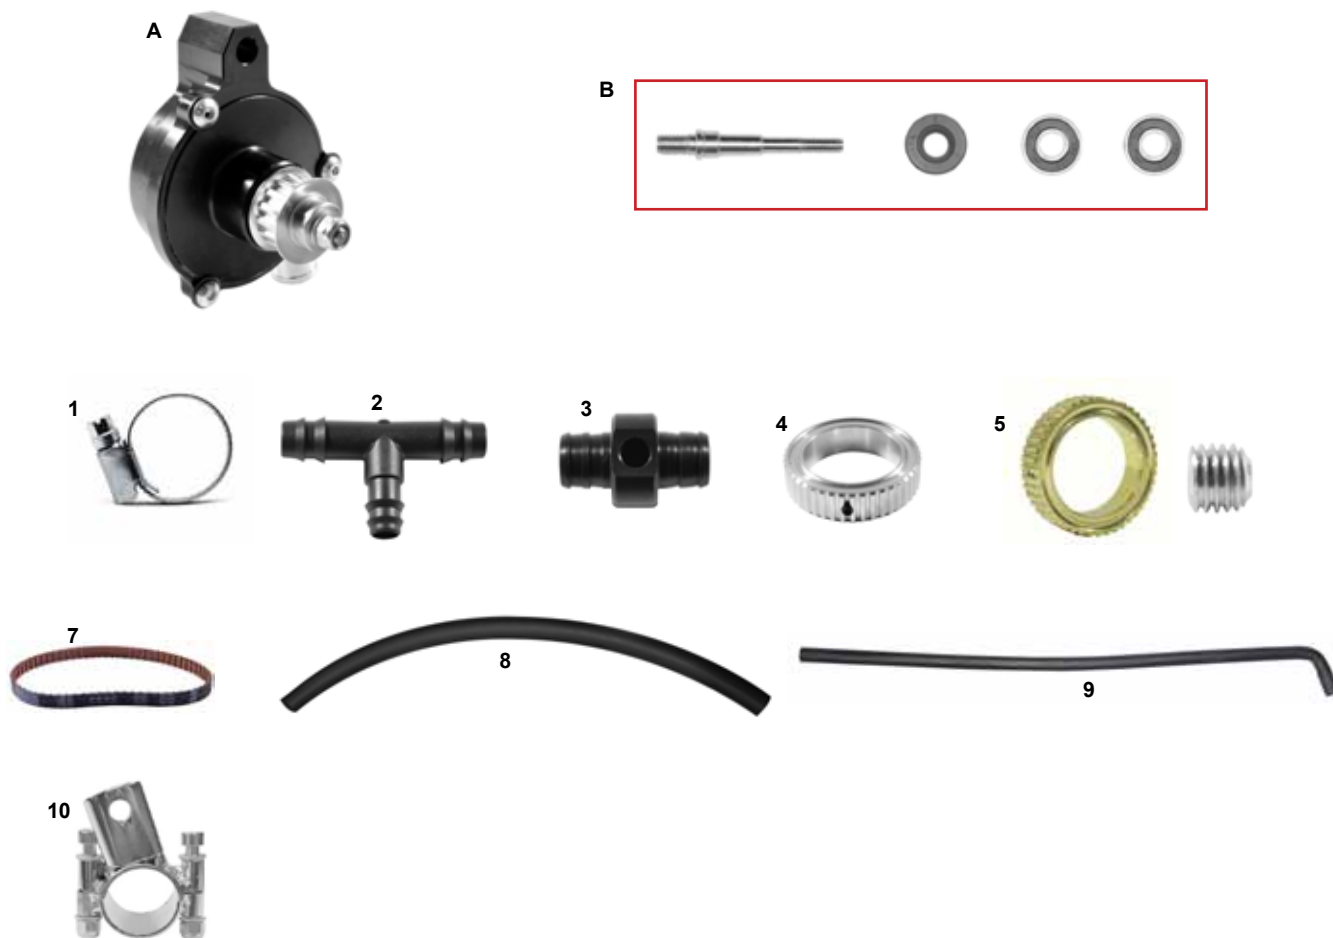

** Per gli articoli in questa pagina chiedere condizioni e sconti
 ** For the articles in this page ask for conditions and discount

ES	COD.	DESCRIZIONE	ITEMS	€
A	FM0.00762	Pompa acqua completa	Water pump complete	118,80
B	CRG.01614	Kit revisione pompa acqua	Water pump revision kit	30,90
1	AFN.00776	Fascetta acciaio 16-25 radiatore	Water clip 16-25	1,30
2	AFS.00723	Raccordo T valvola termostatica	Thermic valve T fitting	9,80
3	FAN.01130	Raccordo sonda acqua	Water temp. sensor T. piece	13,60
4	FL1.01662	Puleggia 50 pompa acqua std	Water pump pulley std 50	35,20
5	FAG.01662	Puleggia 50 pompa acqua std oro	Water pump pulley std 50 gold	36,70
6	AFN.00289	Grano M 6x 6 cuscinetto	Grub screw M 6x 6 axle bearing	2,60
6	AFS.01672	Cinghia dentata 140 barra diritta	Water driving belt 140 straight bar	6,40
6	AFS.02769	Cinghia dentata 150 barra diritta	Water driving belt 150 straight bar	6,40
7	AFS.01640	Cinghia dentata 160 barra inclinata	Water driving belt 160 curved bar	6,40
8	AMS.00784	Tubo valvola termostato	Thermic valve pipe	17,30
9	AFS.00761	Tubo acqua curvo	Curved water pipe	10,80
10	FM0.03158	Supporto pompa acqua registrabile	Water pump register support assy	13,10
	AFS.00768	Ventola pompa acqua	Water pump fan	8,10
	SL1.00767	Puleggia pompa acqua piccola	Water pump pulley small	14,70