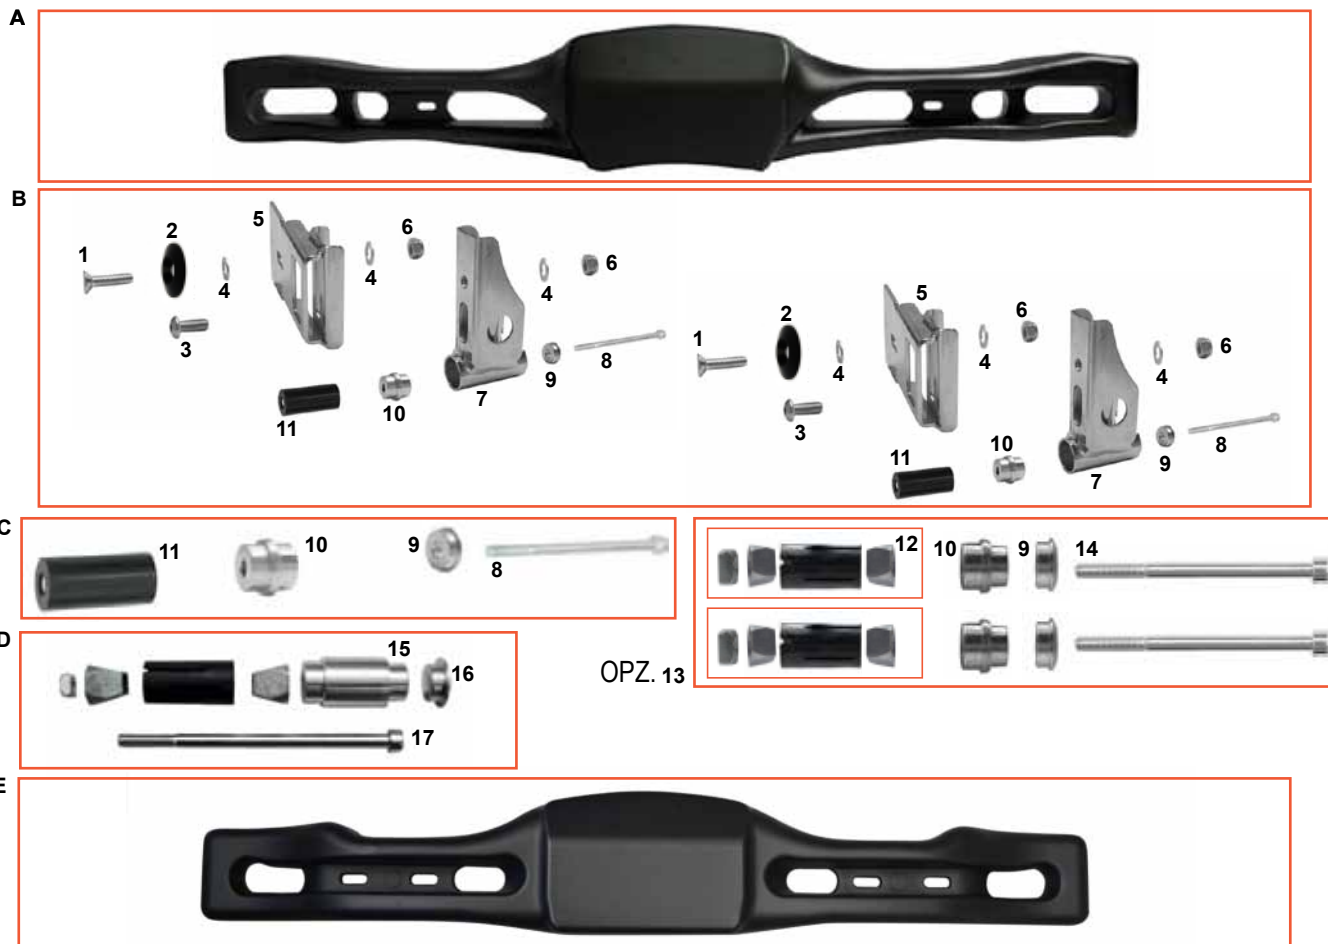

CARENE POSTERIORI KG - REAR BUMPER KG

ES	COD.	DESCRIZIONE	ITEMS	€
A	AFS.00532	Carena posteriore KG CIK/14	Rear bumper KG CIK/14	81,60
B	FK0.00535.28	Kit supporti carena posteriore 28 KG	Rear bumper mounting kit 28 KG	61,20
B	FK0.00535.30	Kit supporti carena posteriore 30 KG	Rear bumper mounting kit 30 KG	61,20
B	FK0.00535.32	Kit supporti carena posteriore 32 KG	Rear bumper mounting kit 32 KG	61,20
C	FKN.00491	Kit vite carena post. plas. Ø28 completo	Rear bumper kit (rubber 28) complete	28,20
C	FKN.01712	Kit vite carena post. plas. Ø30 completo	Rear bumper kit (rubber 30) complete	28,20
C	FKN.01711	Kit vite carena post. plas. Ø32 completo	Rear bumper kit (rubber 32) complete	28,20
D	FK0.05308	Kit vite+espans.car. post. plast. RR D28 mini	Screw kit+rear bumper exp. RR D28 mini	30,00
E	AFS.05294	Carena post. mini 2020 KG	Rear bumper mini KG 2020	94,90
1	AFN.00533	Vite M 8x 30 svasata	M 8x 30 countersunk head screw	0,60
2	FAN.00260	Rondella 8 sedile all. nera	Alu seat washer black 8	3,20
3	AFN.00379	Vite M 8x 20 bombata	M 8x 20 convex head screw	0,50
4	AFN.00350	Rondella 8,5-16x1,5	Washer 8,5-16x1,5	0,10
5	SC0.00535	Piastra supporto carena post. KG14	Rear bumper KG14 connection	14,40
6	AFN.00160	Dado M 8 autoblock basso	Nut M 8 low self-locking	0,10
7	SC0.00532	Supporto carena posteriore KG14	Rear bumper KG14 cairing connection	21,30
8	AFN.01416	Vite M 8x120 cilindrica 12.9	M 8x120 socket head screw 12.9	2,00
9	SL1.01710	Boccola esterna carena posteriore	Rear bumper external bushing	3,00
10	SL1.02263	Boccola interna Ø23>28 carena post.	Internal bushing Ø23>Ø28 plastic	4,10
10	SL1.01712	Boccola interna Ø25>30 carena post.	Internal bushing Ø25>Ø30 plastic	4,10
10	SL1.01711	Boccola interna Ø28>32 carena post.	Internal bushing Ø28>Ø32 plastic	4,10
11	AFS.00563	Gommino paraurti Ø23>Ø28	Rear bumper rubber Ø23>Ø28	5,40
11	AFS.04878	Gommino paraurti Ø25>Ø30	Rear bumper rubber Ø25>Ø30	5,40
OPZ. 12	FM0.04878	Espansore car. post. plast. Ø30 con dado	Rear bumper expander Ø30 with nut	7,50
	FM0.04879	Espansore car. post. plast. Ø32 con dado	Rear bumper expander Ø32 with nut	7,50
13	FK0.04878	Kit vite+espansore carena post. plast. Ø30	Rear fairing expander kit for Ø30	30,00
	FK0.04879	Kit vite+espansore carena post. plast. Ø32	Rear fairing expander kit for Ø32	30,00
14	FK0.02476	Vite M8x130 cilindrica	M 8x130 socket head screw	2,00
15	SL1.05303	Boccola int. D21>28 carena post. mini RR	Internal bushing D21>28 rear bumper mini RR	4,10
16	SL1.02590	Boccola est. carena post. GP	Rear bumper external bushing GP	3,10
17	AFN.02801	Vite M8x150 cilindrica	M 8x150 socket head screw	2,00