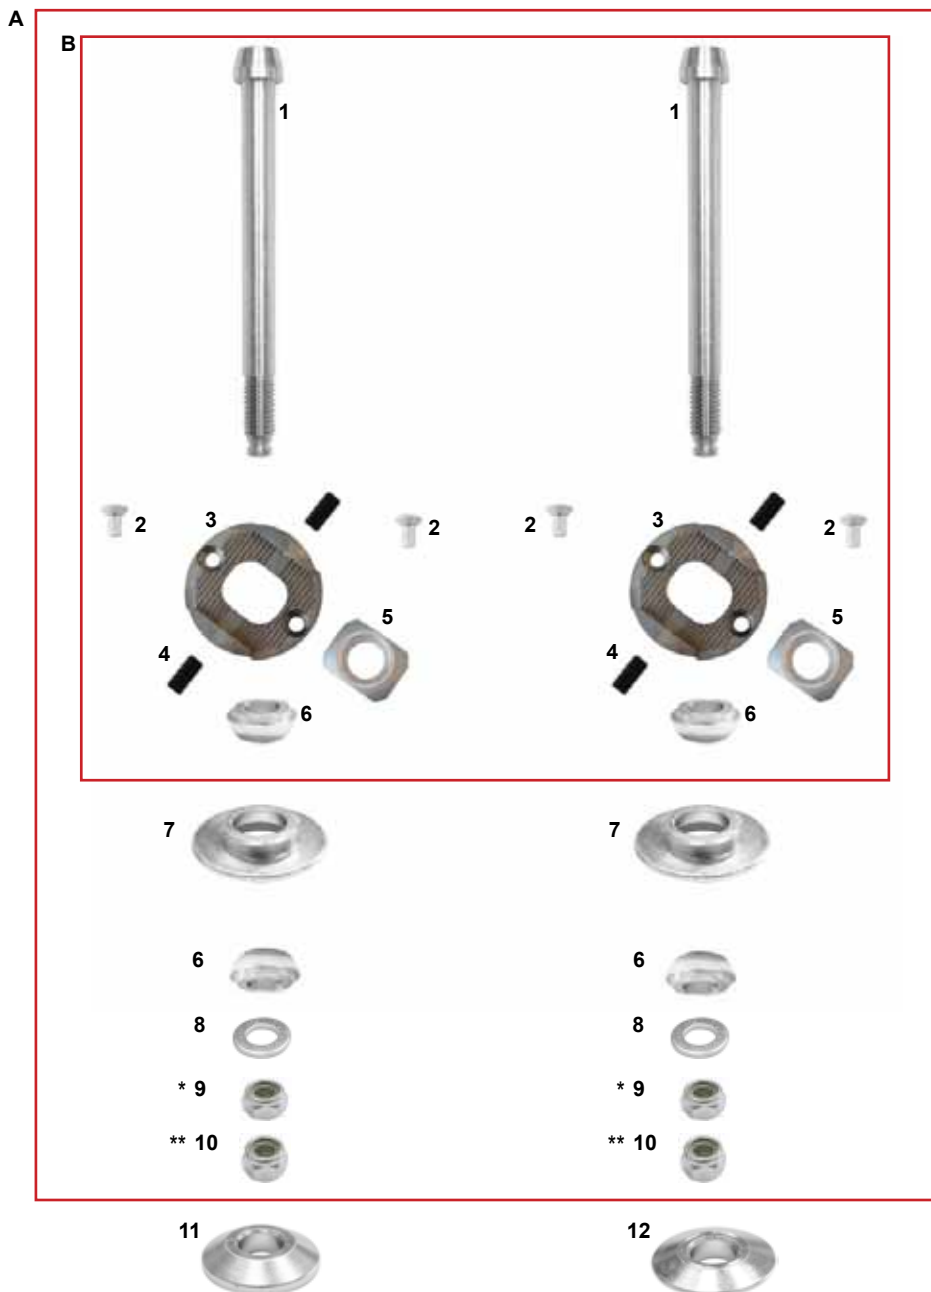

ES	COD.	DESCRIZIONE	ITEMS	€
A	FK0.02352	Set caster Sniper new completo KZ	Sniper caster system new complete KZ	71,40
	FK0.01608	Set caster Sniper new completo DD	Sniper caster system new complete DD	87,70
B	FK0.02353	Set caster Sniper new superiore	Sniper caster system new top	50,90
1	AFS.04699	Vite fusello 10x111 Retificata	Stub axle bolt 10x111 new	8,50
2	AFN.02408	Vite M 4x 8 svasata	M 4x 8 countersunk head screw	0,30
3	AFS.02352	Caster porta piastrina A	Caster support A	12,80
4	AFN.02390	Grani M 5x 10 caster doppio	Grub screw M 5x 10 (set)	0,40
5	AFS.02353	Caster piastrina alta B	Caster high B	6,40
6	FZ0.02450	Boccola mezza sfera caster	Bushing half caster	3,50
7	FZ0.01602	Caster fisso sferico	Caster fixed	6,50
8	AFN.01637	Rondella 10,5-20x2	Washer 10,5-20x2	0,20
9	AFN.00657	Dado M10 autoblock basso	Nut M10 low self-locking	0,20
10	AFN.02393	Dado M10 autoblock alto	Nut M10 high self-locking	0,20
11	FZ0.01607	Spessore 10-28x6 fusello piano	Stub axle space 10-28x6 plain	3,10
12	FZ0.01719	Spessore 10-28x6 fusello conico	Stub axle space 10-28x6 conical	3,30

* Set caster sniper new completo KZ - Sniper caster system new complete KZ

** Set caster sniper new completo DD - Sniper caster system new complete DD