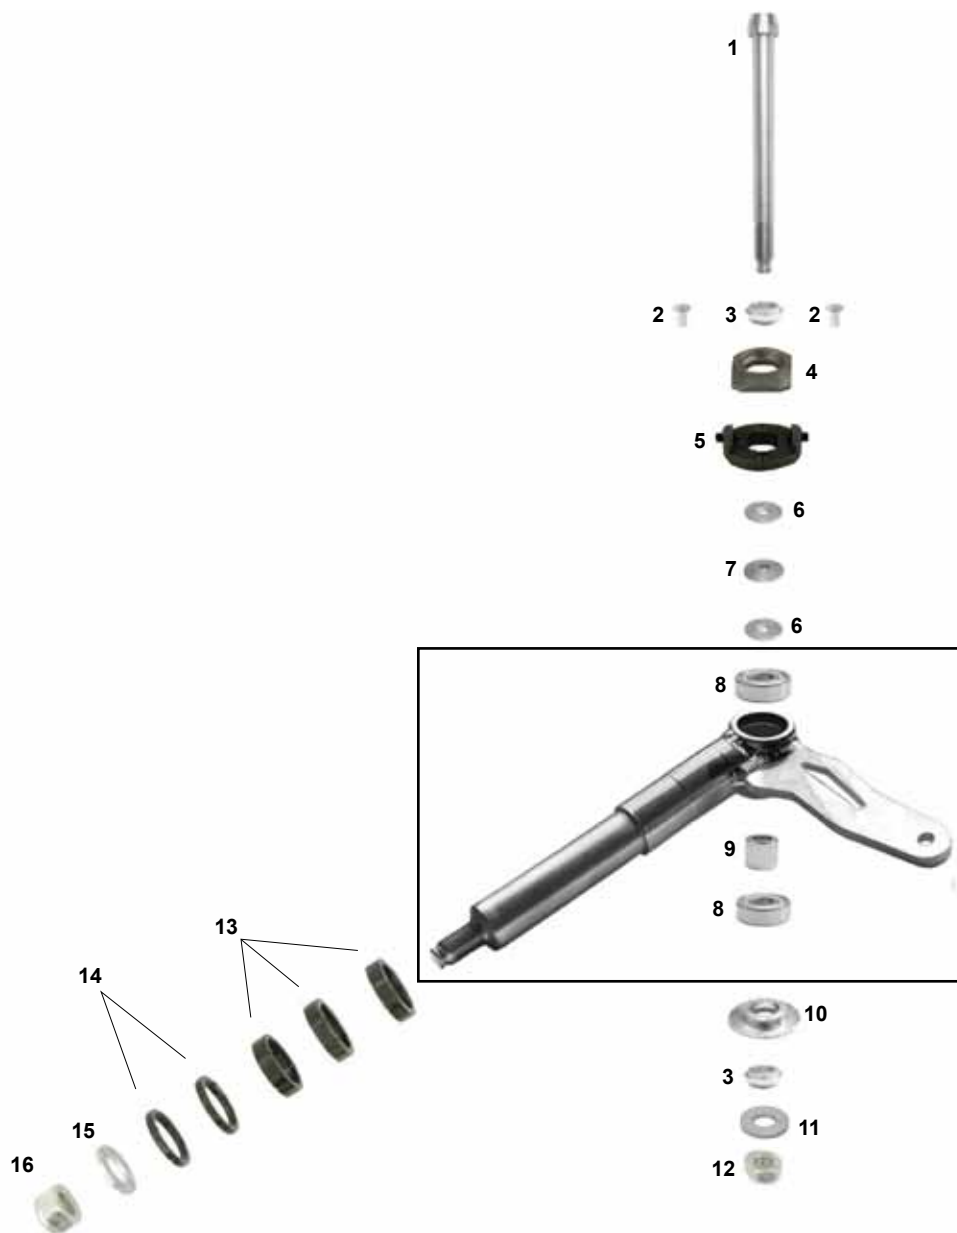

ES	COD.	DESCRIZIONE	ITEMS	€
1	FBN.02401	Vite fusello 10x110	Stub axle bolt 10x110	5,40
1	FBN.02755	Vite fusello 10x120	Stub axle bolt 10x120	5,40
2	AFN.02389	Vite M 4x10 svasata	M 4x10 countersunk head screw	0,30
3	FZ0.02450	Boccola mezza sfera caster	Bushing half spherical caster	3,50
4	AFS.02353	Caster piastrina alta B	Caster high B	6,40
5	FM0.02352	Caster porta piastrina A + grani	Caster support A + grub	12,80
6	FZ0.01607	Spessore 10-28x6 fusello piano	Stub axle spacer 10-28x6 plain	3,30
6	FZ0.01769	Spessore 10-28x3 fusello piano	Stub axle spacer 10-28x3 plain	3,30
7	FZ0.01719	Spessore 10-28x6 fusello conico	Stub axle spacer 10-28x6 conical	3,30
7	FZ0.01770	Spessore 10-28x3 fusello conico	Stub axle spacer 10-28x3 conical	3,30
8	AFN.00959	Cuscinetto 6000 ZZ fusello	Bearing 6000 stub axle bolt	5,20
9	SBN.01605	Spessore 10x24 interno fusello	Stub axle internal spacer 10x24	1,30
10	FZ0.01602	Caster fisso sferico	Spherical fixed cam	6,50
11	AFN.00108	Rondella 8,5-18x4	Washer 8,5-18x4	0,10
12	AFN.02393	Dado M10 autoblock alto	Nut M10 high self-locking	0,20
13	FAN.01739	Distanziale perno fusello 25 8mm	Stub axle spacer 25 8mm black	3,80
14	FAN.01738	Distanziale perno fusello 25 4mm	Stub axle spacer 25 4mm black	2,90
15	AFN.01564	Rondella 15-30x2,5	Washer 15-30x2,5	0,30
16	AFN.00058	Dado M14x 1,5 autoblock	Nut M14x 1,5 self-locking	0,80